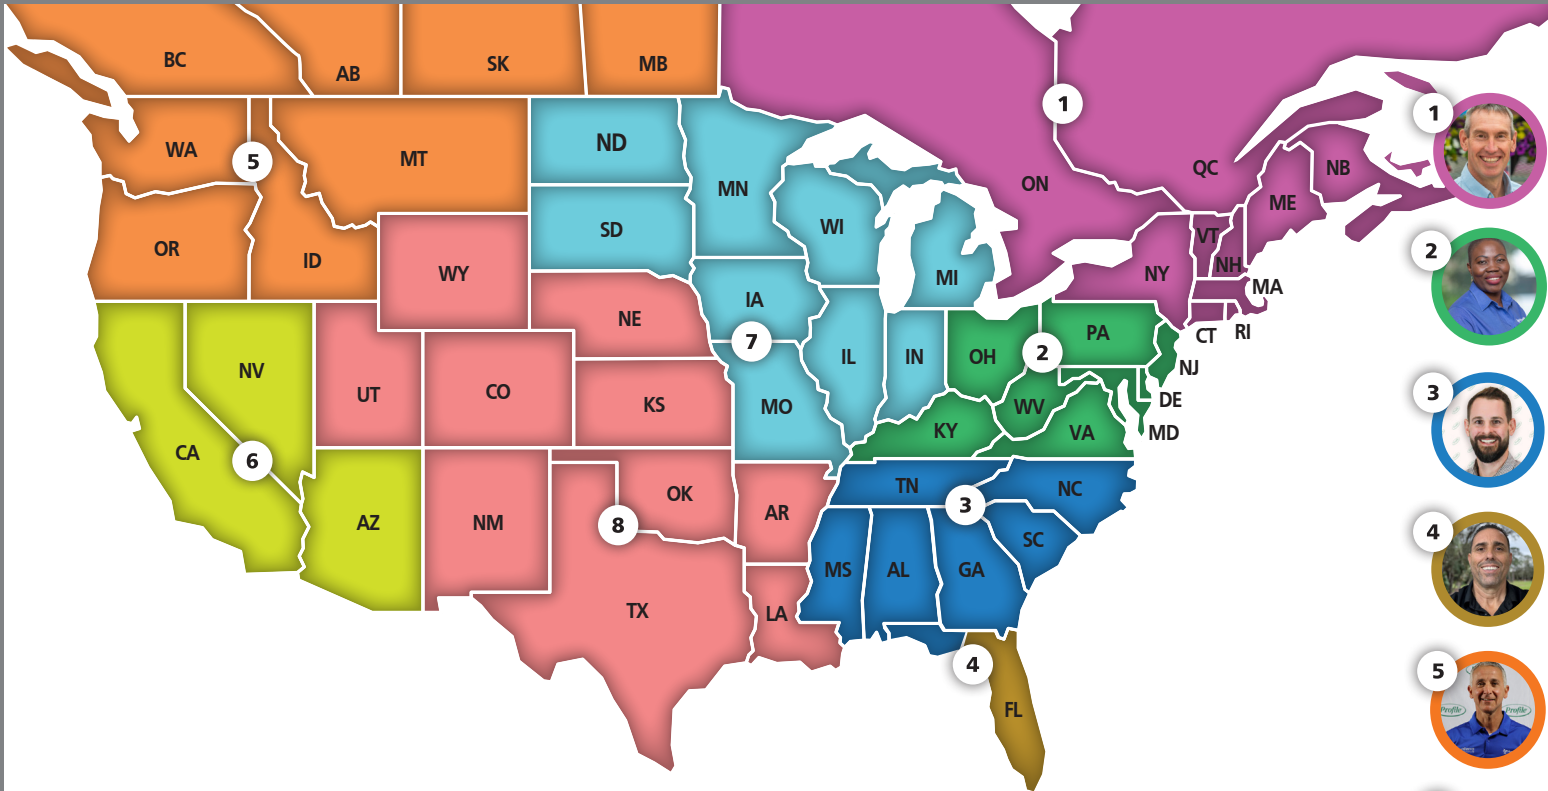

our team

**1**  **GARY SAINSBURY**  
RSM, Northeast  
gsainsbury@profileproducts.com

**2**  **GLADYS OPIYO**  
RSM, Mid Atlantic  
gopiyo@profileproducts.com

**3**  **MICHAEL MOORE**  
RSM, Southeast  
mmoore@profileproducts.com